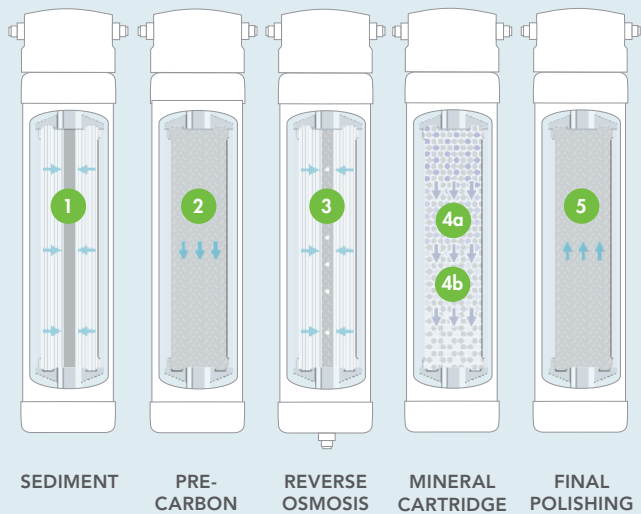

Promotes a safer working environment with touchless activation.

Saves over 10,000 single-serve bottles annually.

2.2 Gallons (8.3 Liters) Cold Reservoir

.7 Gallons (2.5 Liters) Hot Reservoir

The Culligan® Advantage

Multi-Stage Purification Process

- 1 Sediment Filter**
Reduces large contaminants or particles.
- 2 Pre-Carbon Filter**
Can remove particles as small as 10 microns.
- 3 Reverse Osmosis (RO) Membrane**
Reduces contaminants such as lead, arsenic, chromium, copper and other metals.
- 4 Mineral Cartridge**
 - 4a. Restores/Adds Minerals & Electrolytes**
A variety of minerals and electrolytes added.
 - 4b. Enhances Alkalinity**
Water enhanced with minerals to increase alkalinity.
- 5 Final Polishing Filter**
Coconut shell carbon polishes the water for great taste.